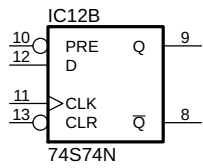

Designed by Alexander H.  
 (A 14 year old!)  
 (c) Kincaid Arcade 2018  
 kincaidarcade.com

Horizontal Sync Generator

The Antenna is a wire approximately 1 foot long, preventing people from getting free games by shocking the cabinet.