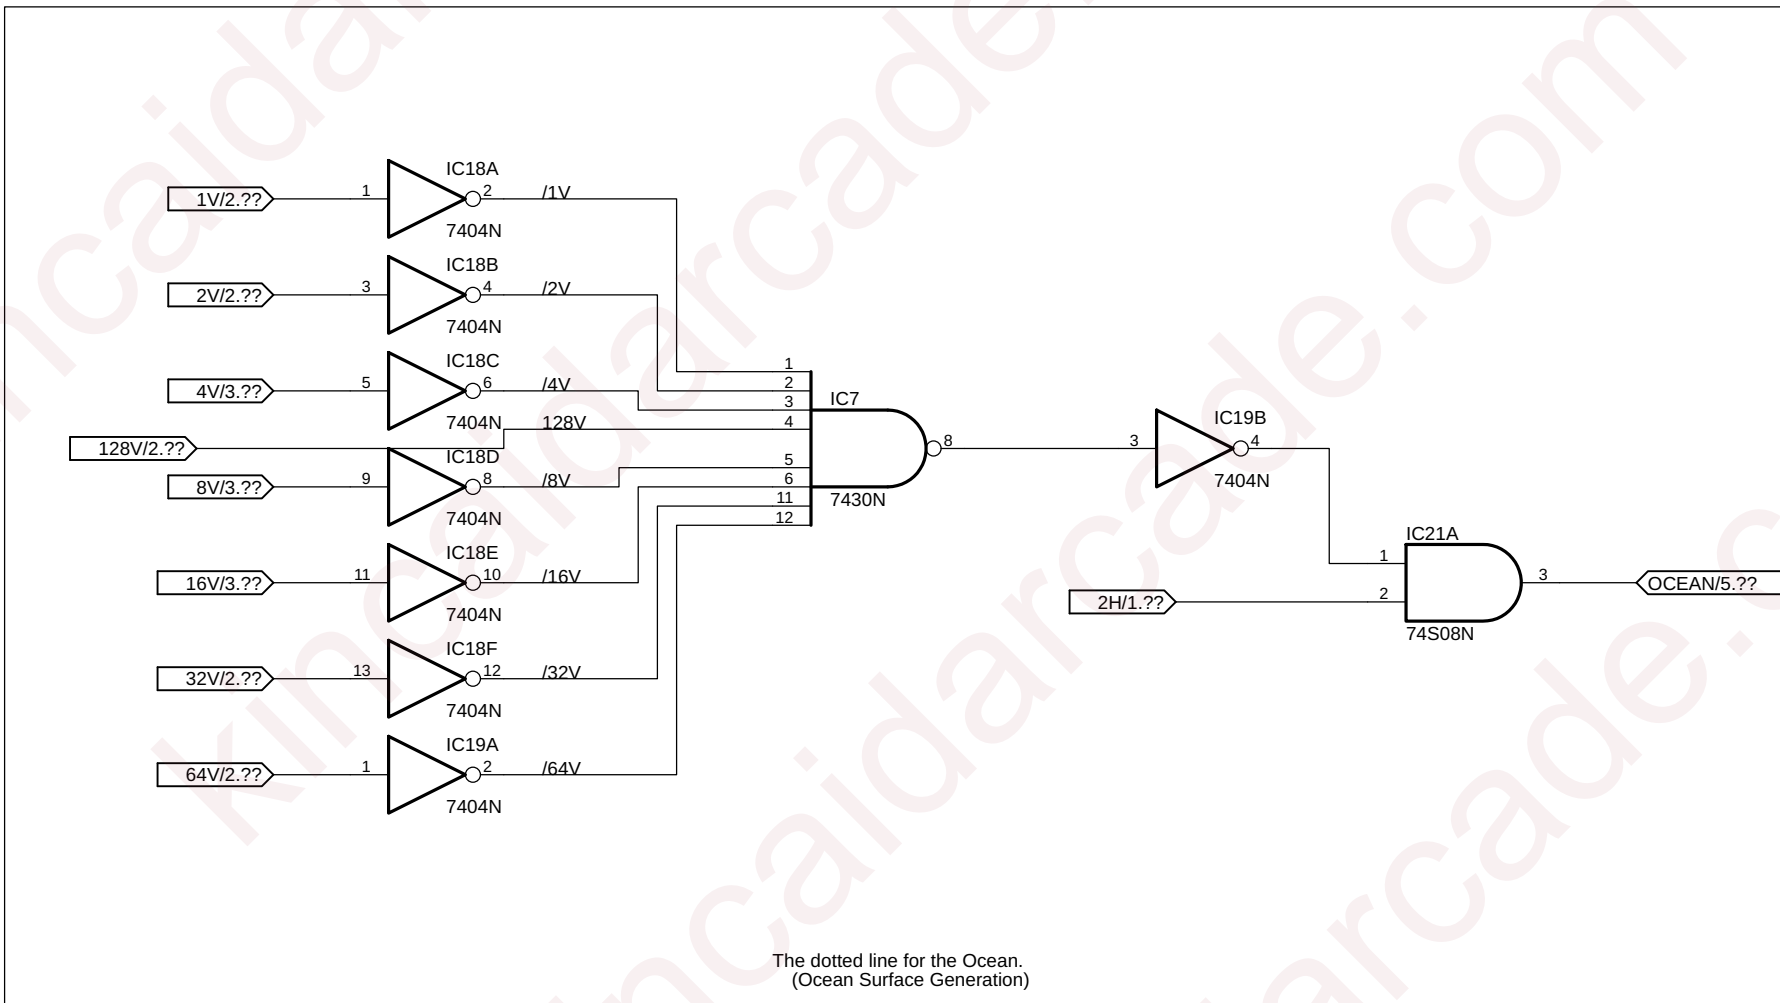

Designed by Alexander H.  
 (A 14 year old!)  
 (c) Kincaid Arcade 2018  
 kincaidarcade.com

Horizontal Sync Generator

The Antenna is a wire approximately 1 foot long, preventing people from getting free games by shocking the cabinet.