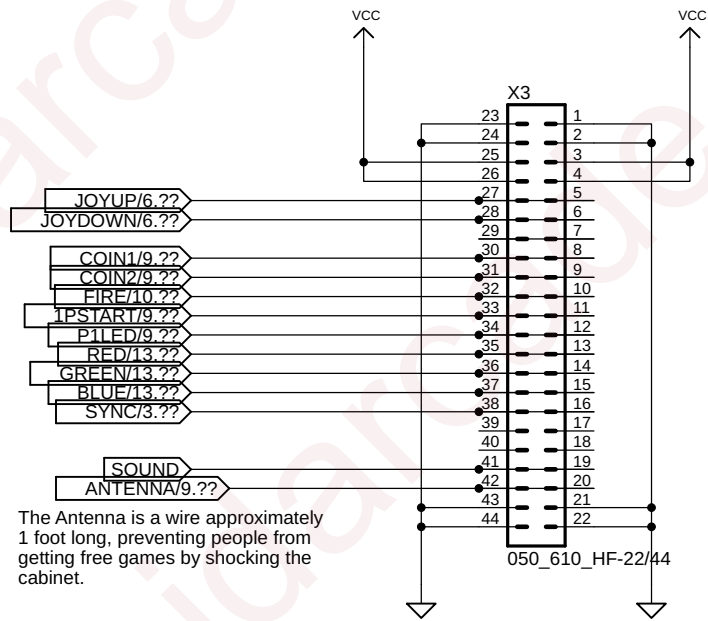

Designed by Alexander H.  
 (A 14 year old!)  
 (c) Kincaid Arcade 2018  
 kincaidarcade.com

Horizontal Sync Generator

The Antenna is a wire approximately 1 foot long, preventing people from getting free games by shocking the cabinet.