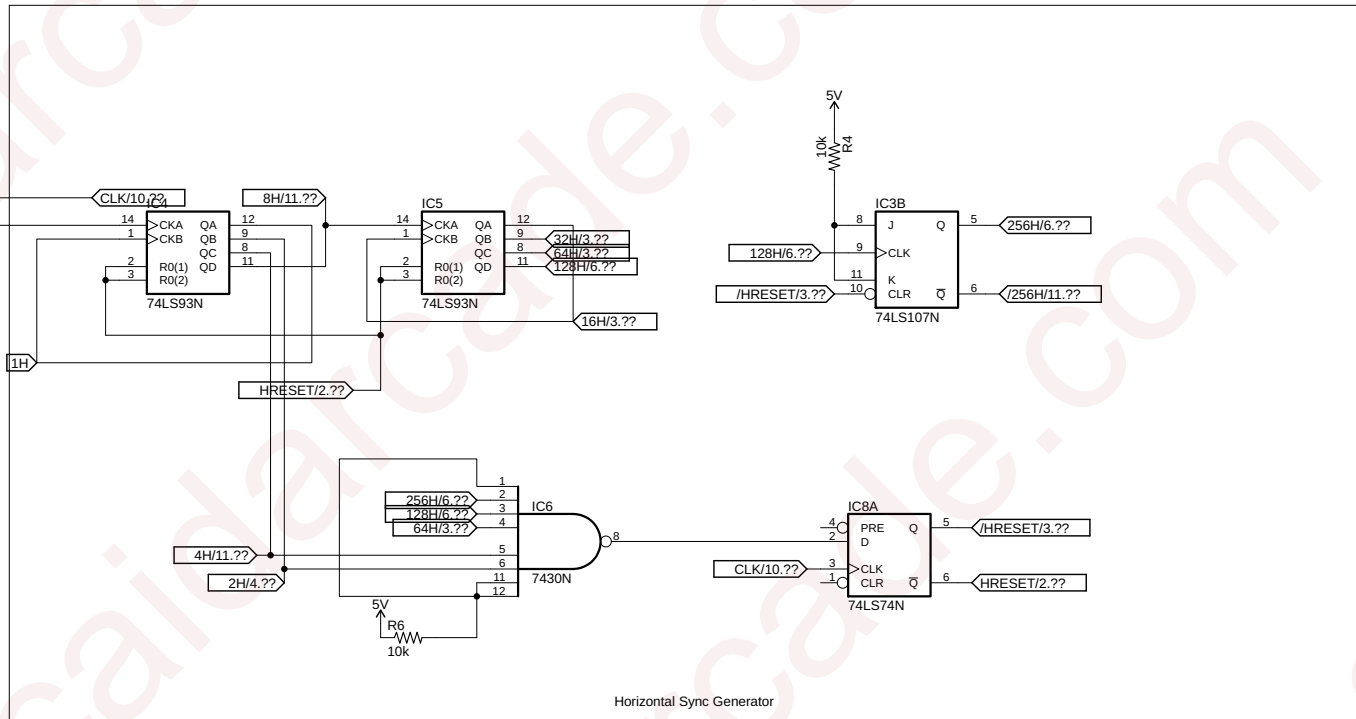

Designed by Alexander H.  
 (A 14 year old!)  
 (c) Kincaid Arcade 2018  
 kincaidarcade.com

Horizontal Sync Generator

The Antenna is a wire approximately 1 foot long, preventing people from getting free games by shocking the cabinet.