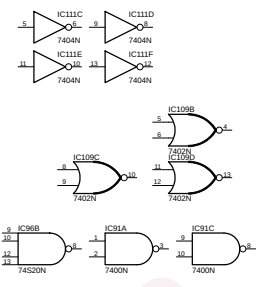

Designed by Alexander H.  
 (A 14 year old!)  
 (c) Kincaid Arcade 2018  
 kincaidarcade.com

Horizontal Sync Generator

The Antenna is a wire approximately 1 foot long, preventing people from getting free games by shocking the cabinet.