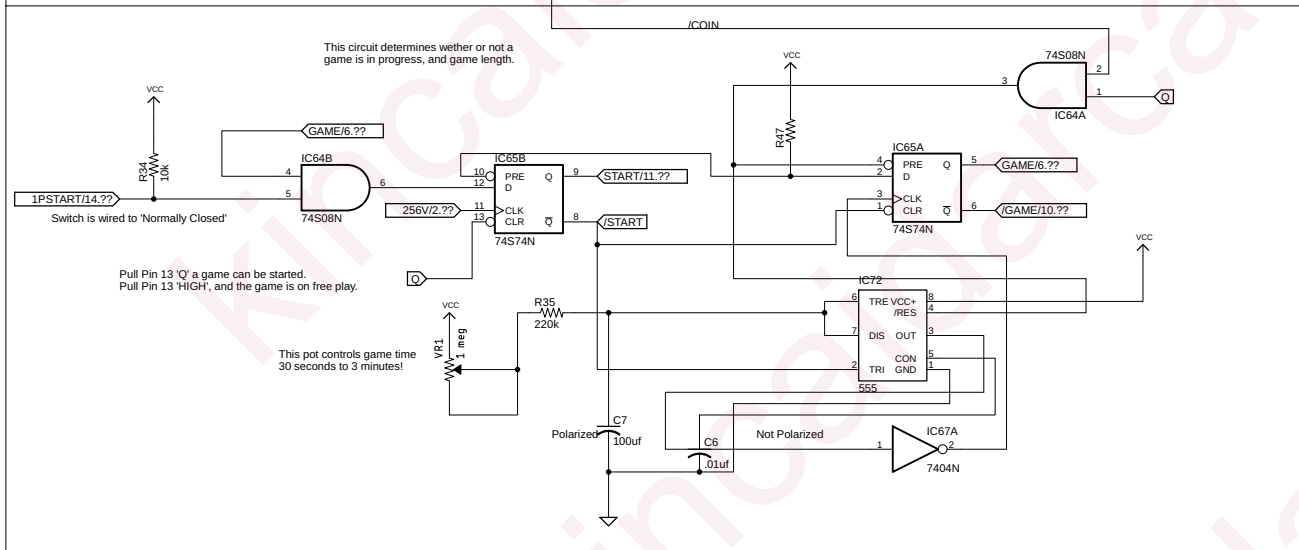

Designed by Alexander H.  
 (A 14 year old!)  
 (c) Kincaid Arcade 2018  
 kincaidarcade.com

Horizontal Sync Generator

The Antenna is a wire approximately 1 foot long, preventing people from getting free games by shocking the cabinet.