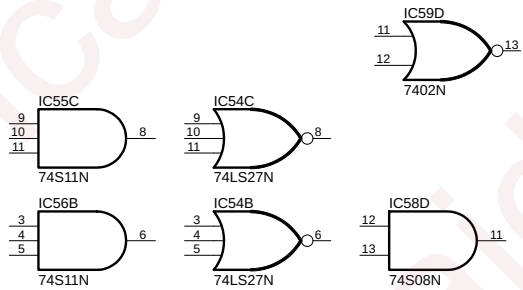

Designed by Alexander H.  
 (A 14 year old!)  
 (c) Kincaid Arcade 2018  
 kincaidarcade.com

Horizontal Sync Generator

The Antenna is a wire approximately 1 foot long, preventing people from getting free games by shocking the cabinet.