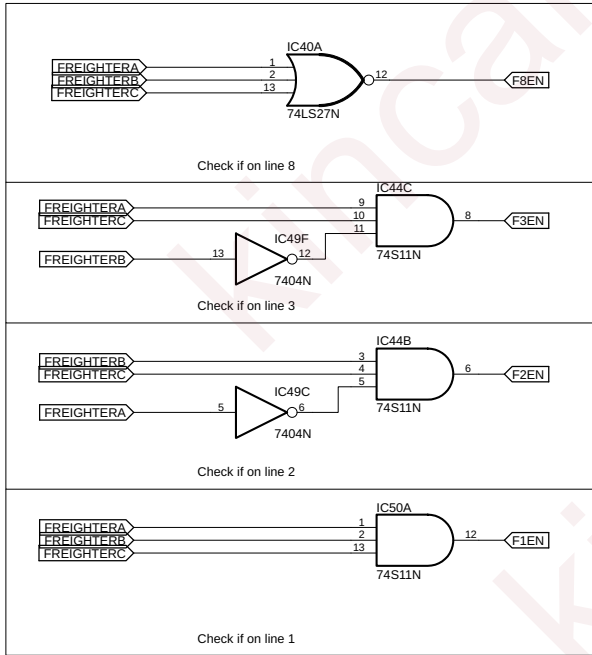

Designed by Alexander H.  
 (A 14 year old!)  
 (c) Kincaid Arcade 2018  
 kincaidarcade.com

Horizontal Sync Generator

The Antenna is a wire approximately 1 foot long, preventing people from getting free games by shocking the cabinet.