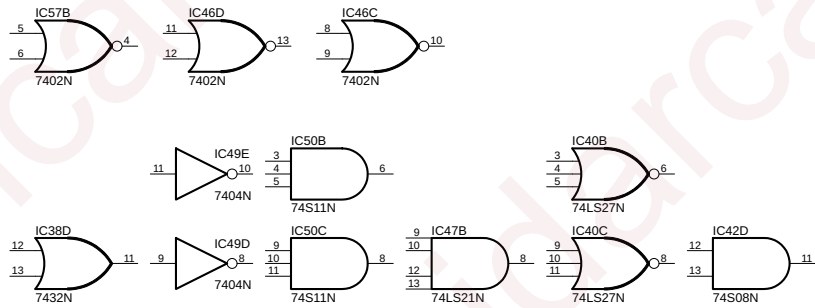

Designed by Alexander H.  
 (A 14 year old!)  
 (c) Kincaid Arcade 2018  
 kincaidarcade.com

Horizontal Sync Generator

The Antenna is a wire approximately 1 foot long, preventing people from getting free games by shocking the cabinet.