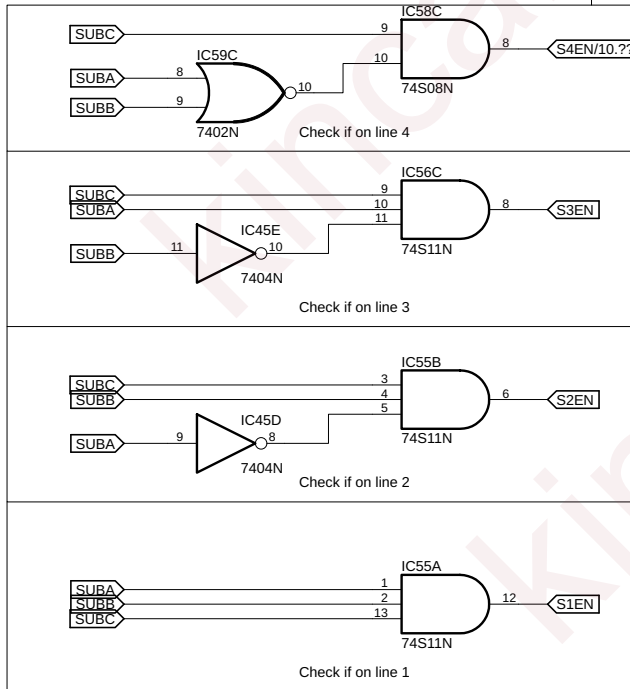

Designed by Alexander H.  
 (A 14 year old!)  
 (c) Kincaid Arcade 2018  
 kincaidarcade.com

Horizontal Sync Generator

The Antenna is a wire approximately 1 foot long, preventing people from getting free games by shocking the cabinet.