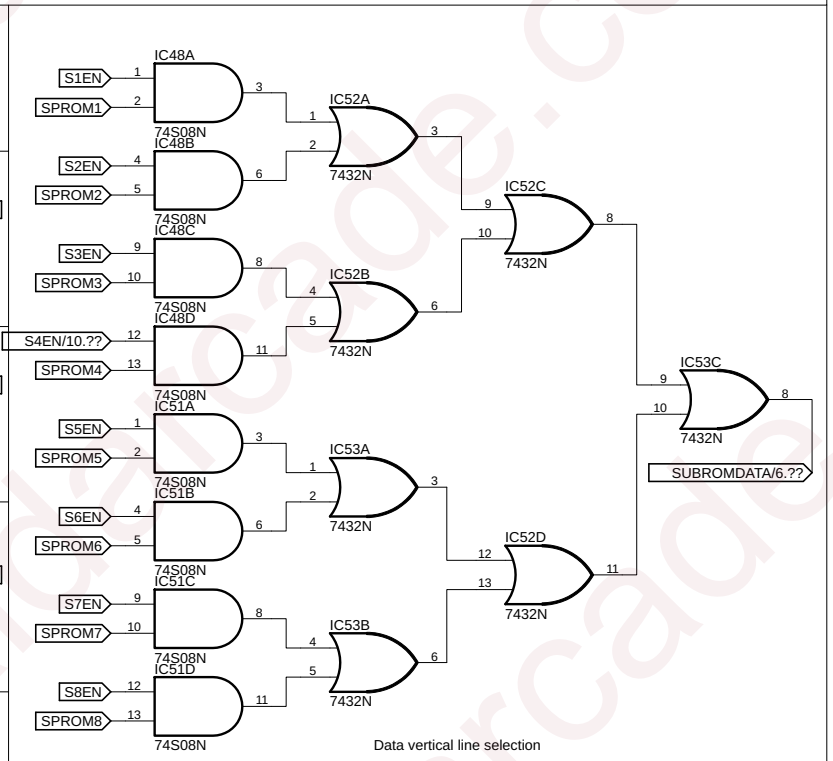

Designed by Alexander H.  
 (A 14 year old!)  
 (c) Kincaid Arcade 2018  
 kincaidarcade.com

Horizontal Sync Generator

The Antenna is a wire approximately 1 foot long, preventing people from getting free games by shocking the cabinet.