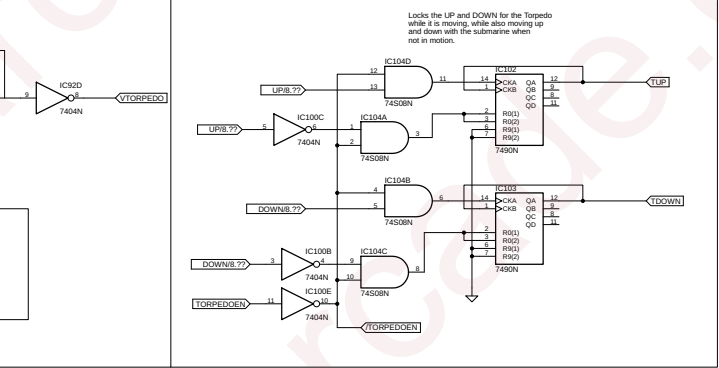

Designed by Alexander H.  
 (A 14 year old!)  
 (c) Kincaid Arcade 2018  
 kincaidarcade.com

Horizontal Sync Generator

The Antenna is a wire approximately 1 foot long, preventing people from getting free games by shocking the cabinet.