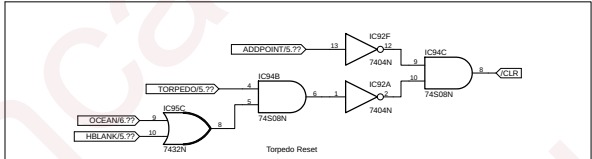

Designed by Alexander H.  
 (A 14 year old!)  
 (c) Kincaid Arcade 2018  
 kincaidarcade.com

Horizontal Sync Generator

The Antenna is a wire approximately 1 foot long, preventing people from getting free games by shocking the cabinet.