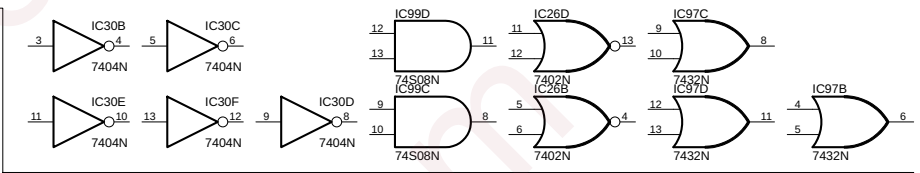

Designed by Alexander H.  
 (A 14 year old!)  
 (c) Kincaid Arcade 2018  
 kincaidarcade.com

Horizontal Sync Generator

The Antenna is a wire approximately 1 foot long, preventing people from getting free games by shocking the cabinet.