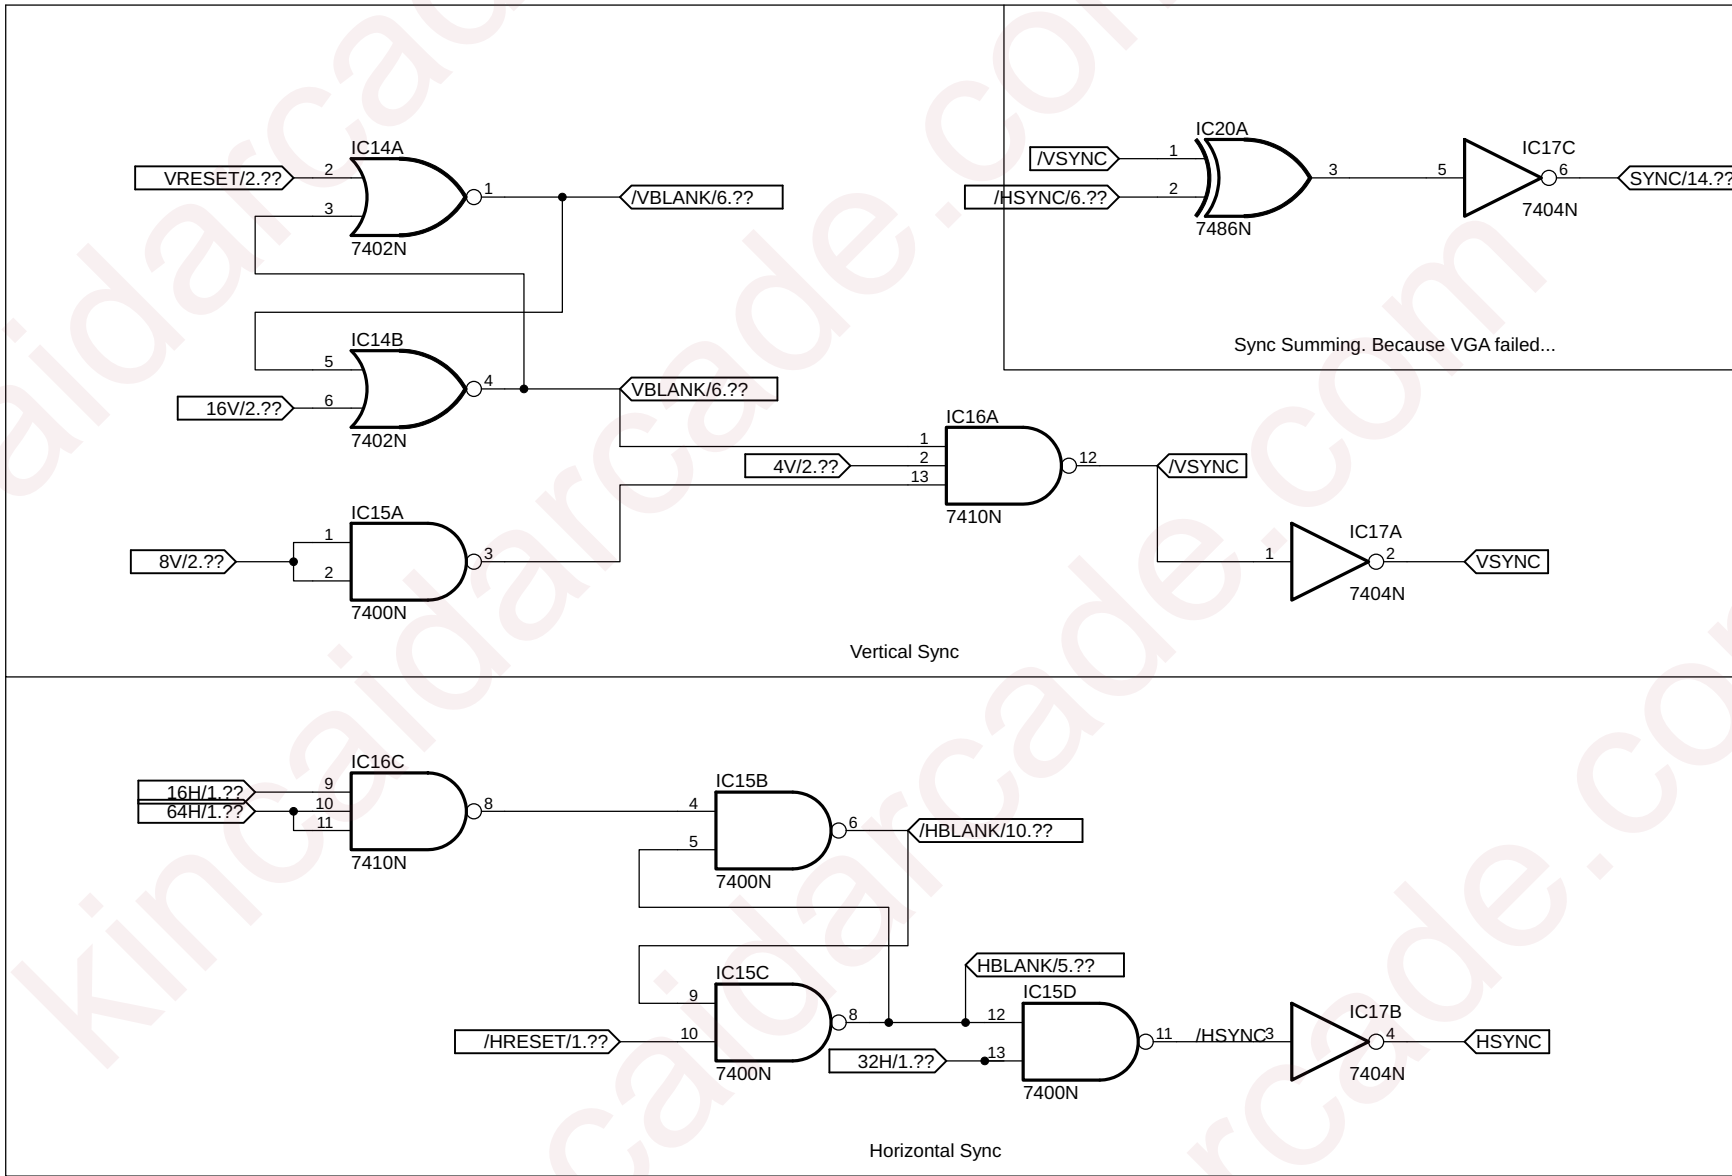

Designed by Alexander H.  
 (A 14 year old!)  
 (c) Kincaid Arcade 2018  
 kincaidarcade.com

Horizontal Sync Generator

The Antenna is a wire approximately 1 foot long, preventing people from getting free games by shocking the cabinet.