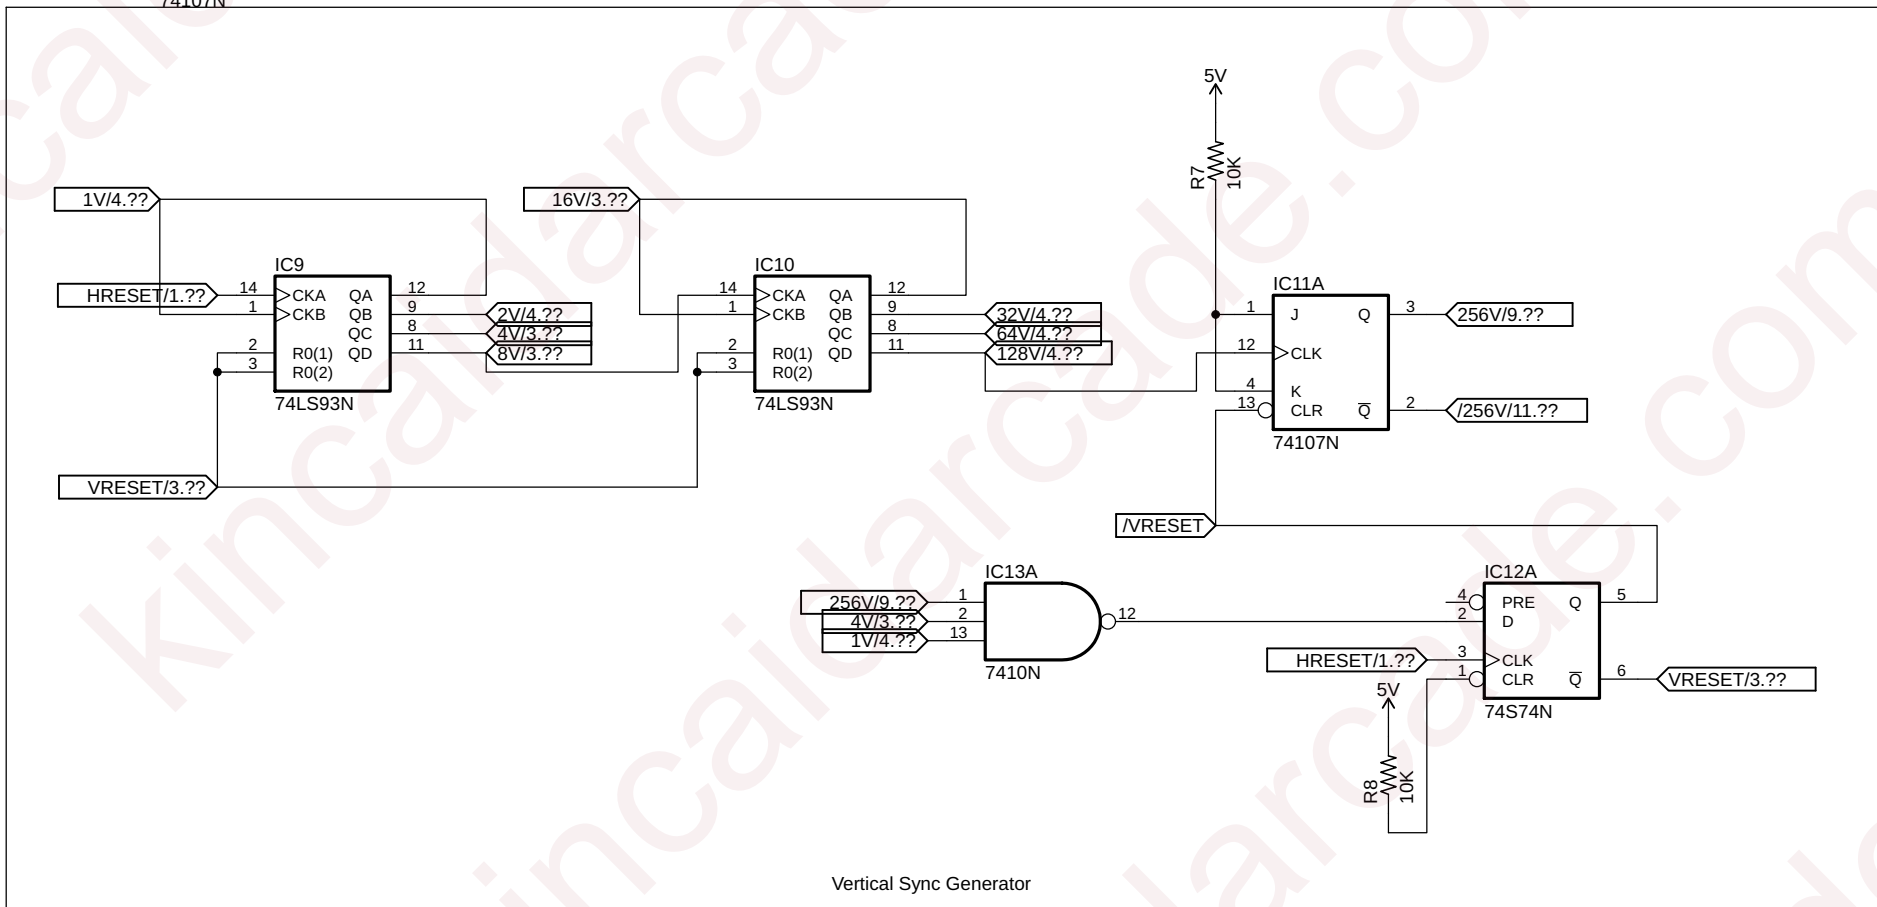

Designed by Alexander H.  
 (A 14 year old!)  
 (c) Kincaid Arcade 2018  
 kincaidarcade.com

Horizontal Sync Generator

The Antenna is a wire approximately 1 foot long, preventing people from getting free games by shocking the cabinet.