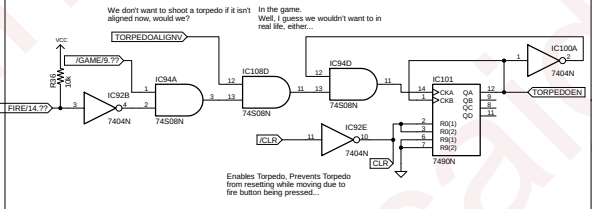

Designed by Alexander H.  
 (A 14 year old!)  
 (c) Kincaid Arcade 2018  
 kincaidarcade.com

Horizontal Sync Generator

The Antenna is a wire approximately 1 foot long, preventing people from getting free games by shocking the cabinet.