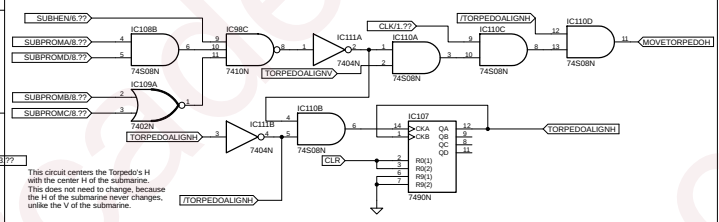

Designed by Alexander H.  
 (A 14 year old!)  
 (c) Kincaid Arcade 2018  
 kincaidarcade.com

Horizontal Sync Generator

The Antenna is a wire approximately 1 foot long, preventing people from getting free games by shocking the cabinet.