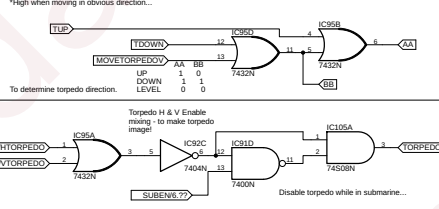

Designed by Alexander H.  
 (A 14 year old!)  
 (c) Kincaid Arcade 2018  
 kincaidarcade.com

Horizontal Sync Generator

The Antenna is a wire approximately 1 foot long, preventing people from getting free games by shocking the cabinet.