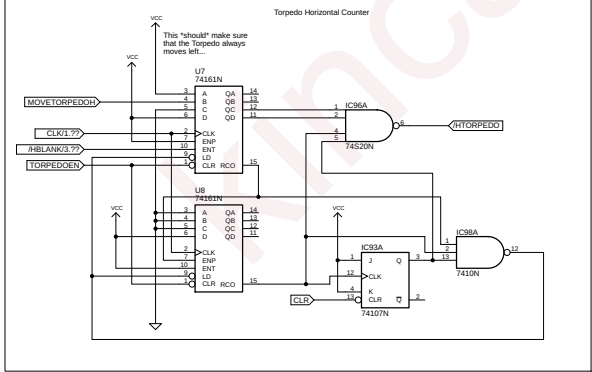

Designed by Alexander H.  
 (A 14 year old!)  
 (c) Kincaid Arcade 2018  
 kincaidarcade.com

Horizontal Sync Generator

The Antenna is a wire approximately 1 foot long, preventing people from getting free games by shocking the cabinet.