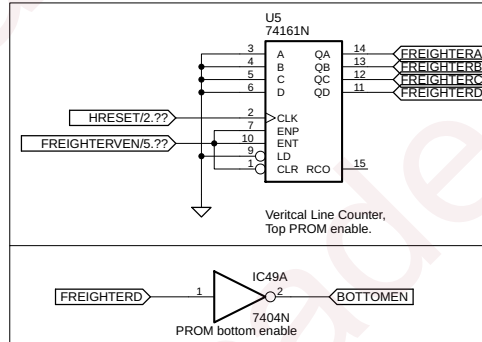

Designed by Alexander H.  
 (A 14 year old!)  
 (c) Kincaid Arcade 2018  
 kincaidarcade.com

Horizontal Sync Generator

The Antenna is a wire approximately 1 foot long, preventing people from getting free games by shocking the cabinet.