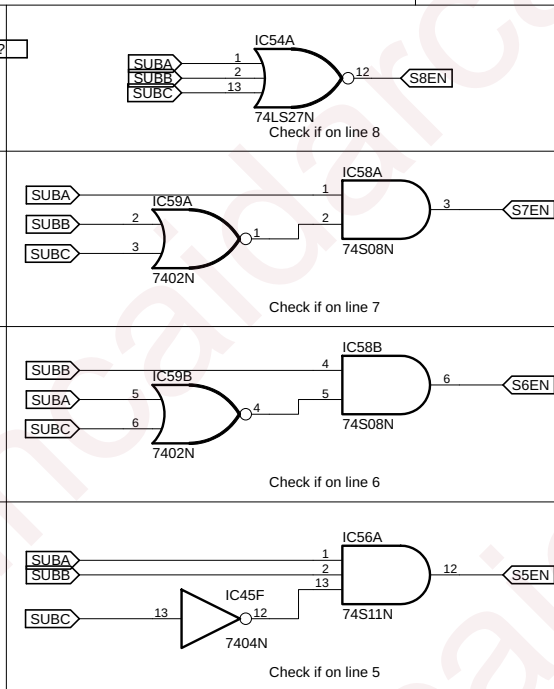

Designed by Alexander H.  
 (A 14 year old!)  
 (c) Kincaid Arcade 2018  
 kincaidarcade.com

Horizontal Sync Generator

The Antenna is a wire approximately 1 foot long, preventing people from getting free games by shocking the cabinet.