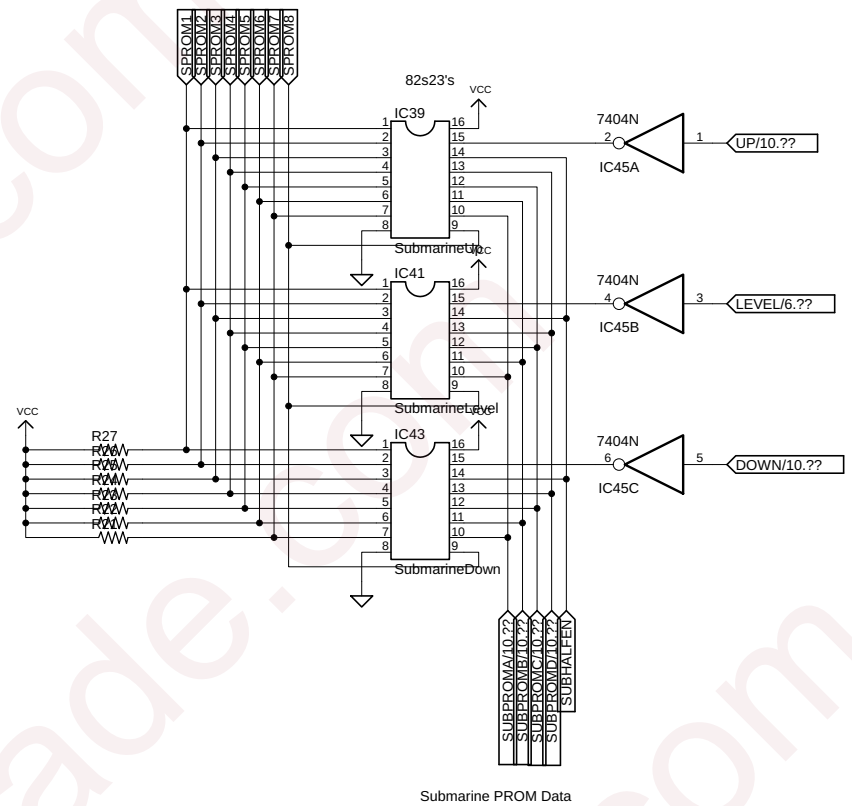

Designed by Alexander H.  
 (A 14 year old!)  
 (c) Kincaid Arcade 2018  
 kincaidarcade.com

Horizontal Sync Generator

The Antenna is a wire approximately 1 foot long, preventing people from getting free games by shocking the cabinet.