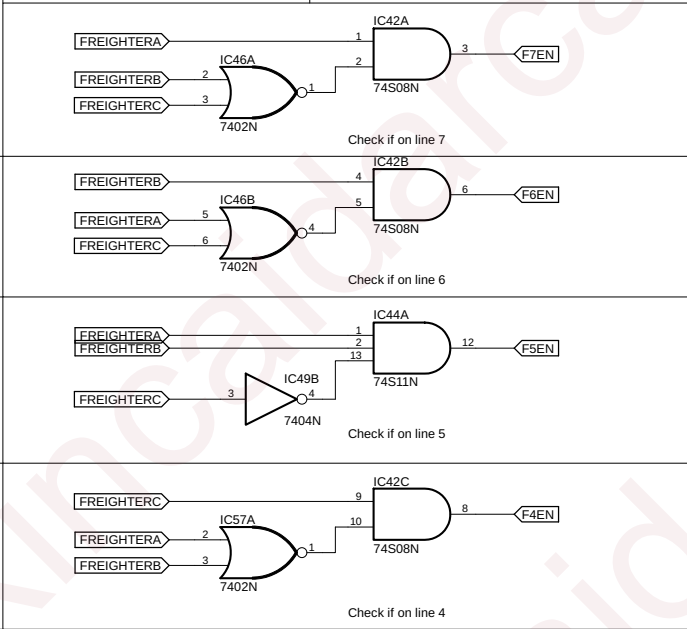

Designed by Alexander H.  
 (A 14 year old!)  
 (c) Kincaid Arcade 2018  
 kincaidarcade.com

Horizontal Sync Generator

The Antenna is a wire approximately 1 foot long, preventing people from getting free games by shocking the cabinet.