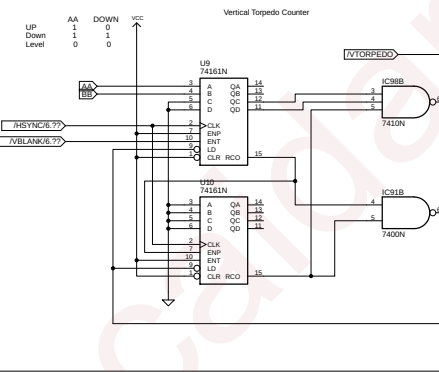

Designed by Alexander H.  
 (A 14 year old!)  
 (c) Kincaid Arcade 2018  
 kincaidarcade.com

Horizontal Sync Generator

The Antenna is a wire approximately 1 foot long, preventing people from getting free games by shocking the cabinet.