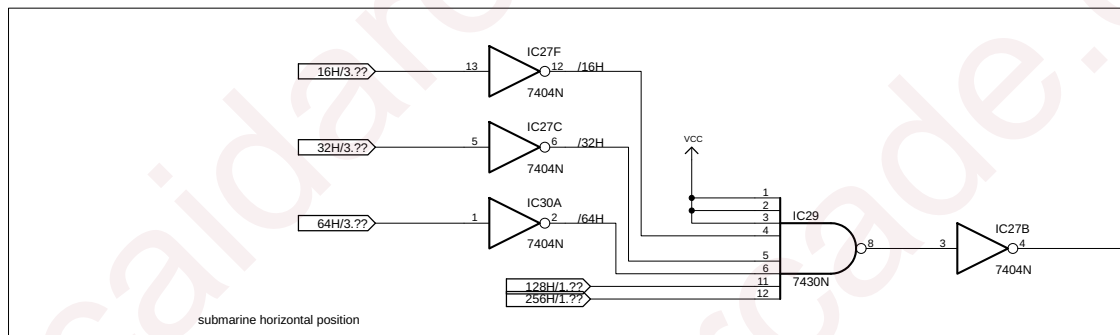

Designed by Alexander H.  
 (A 14 year old!)  
 (c) Kincaid Arcade 2018  
 kincaidarcade.com

Horizontal Sync Generator

The Antenna is a wire approximately 1 foot long, preventing people from getting free games by shocking the cabinet.