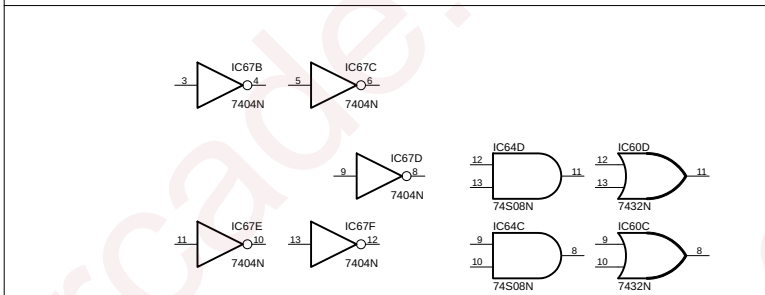

Designed by Alexander H.  
 (A 14 year old!)  
 (c) Kincaid Arcade 2018  
 kincaidarcade.com

Horizontal Sync Generator

The Antenna is a wire approximately 1 foot long, preventing people from getting free games by shocking the cabinet.