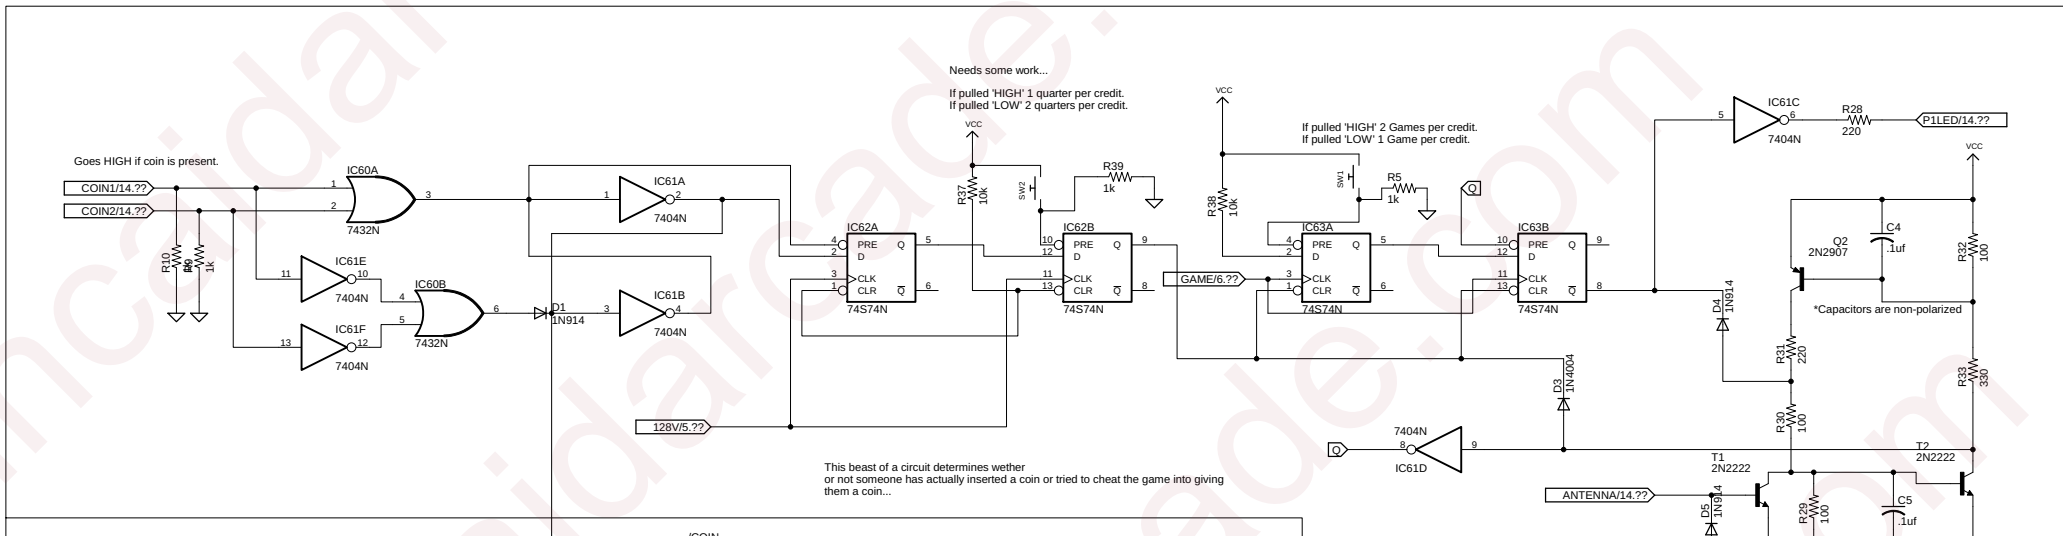

Designed by Alexander H.  
 (A 14 year old!)  
 (c) Kincaid Arcade 2018  
 kincaidarcade.com

Horizontal Sync Generator

The Antenna is a wire approximately 1 foot long, preventing people from getting free games by shocking the cabinet.