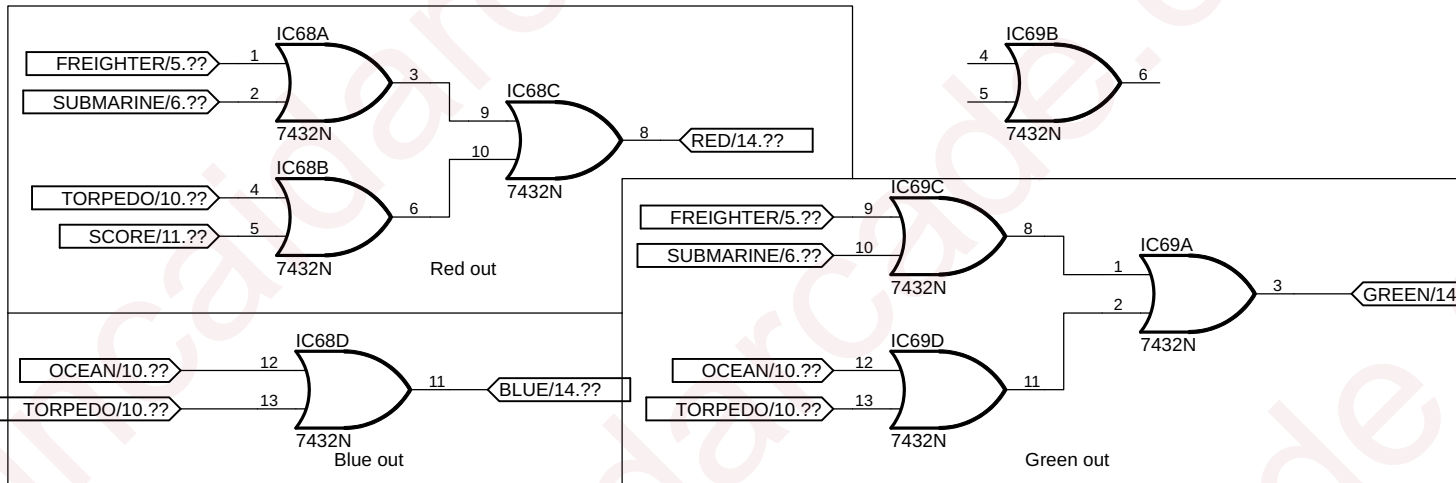

Designed by Alexander H.  
 (A 14 year old!)  
 (c) Kincaid Arcade 2018  
 kincaidarcade.com

Horizontal Sync Generator

The Antenna is a wire approximately 1 foot long, preventing people from getting free games by shocking the cabinet.