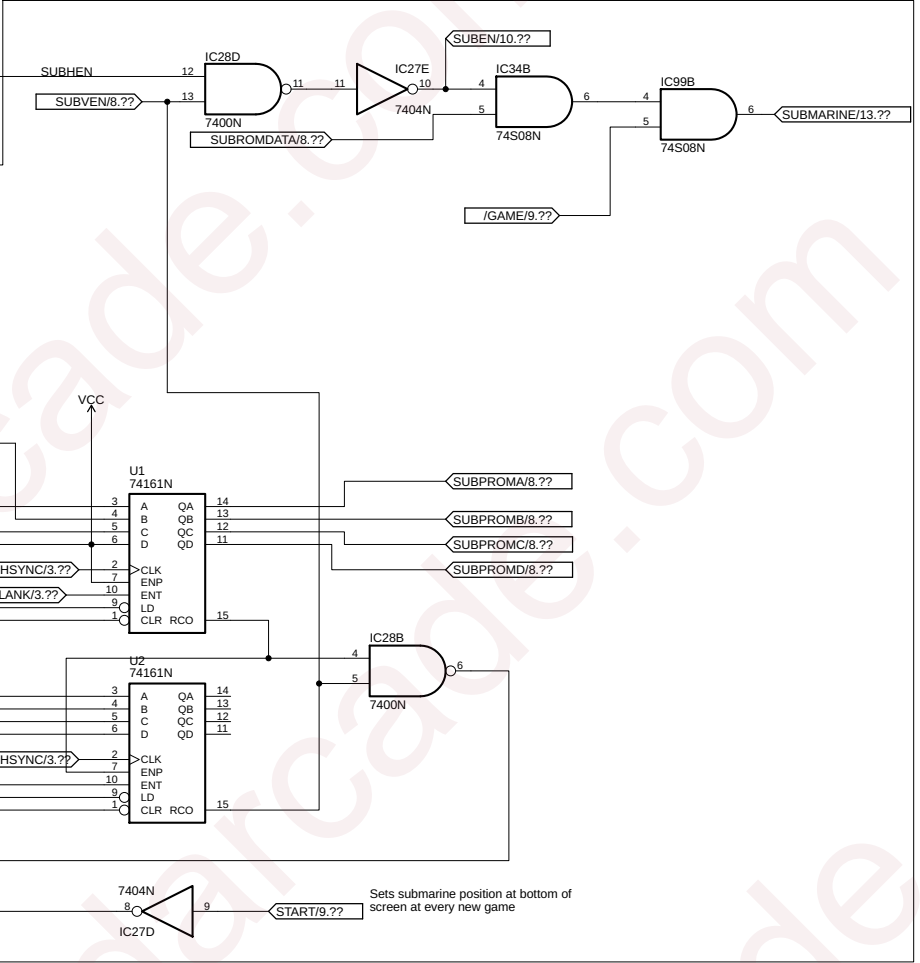

Designed by Alexander H.  
 (A 14 year old!)  
 (c) Kincaid Arcade 2018  
 kincaidarcade.com

Horizontal Sync Generator

The Antenna is a wire approximately 1 foot long, preventing people from getting free games by shocking the cabinet.