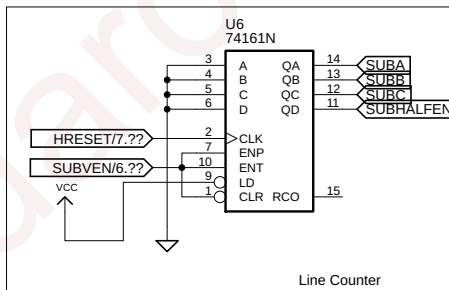

Designed by Alexander H.  
 (A 14 year old!)  
 (c) Kincaid Arcade 2018  
 kincaidarcade.com

Horizontal Sync Generator

The Antenna is a wire approximately 1 foot long, preventing people from getting free games by shocking the cabinet.