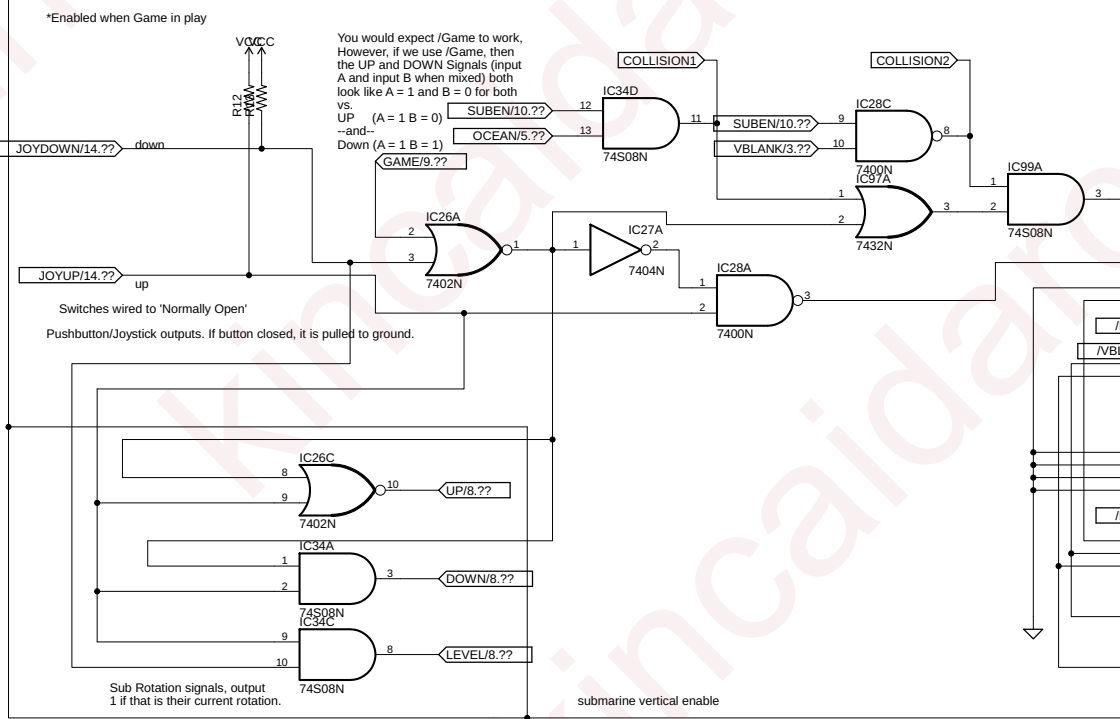

Designed by Alexander H.  
 (A 14 year old!)  
 (c) Kincaid Arcade 2018  
 kincaidarcade.com

Horizontal Sync Generator

The Antenna is a wire approximately 1 foot long, preventing people from getting free games by shocking the cabinet.