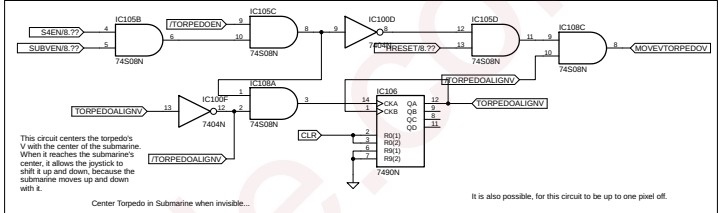

Designed by Alexander H.  
 (A 14 year old!)  
 (c) Kincaid Arcade 2018  
 kincaidarcade.com

Horizontal Sync Generator

The Antenna is a wire approximately 1 foot long, preventing people from getting free games by shocking the cabinet.