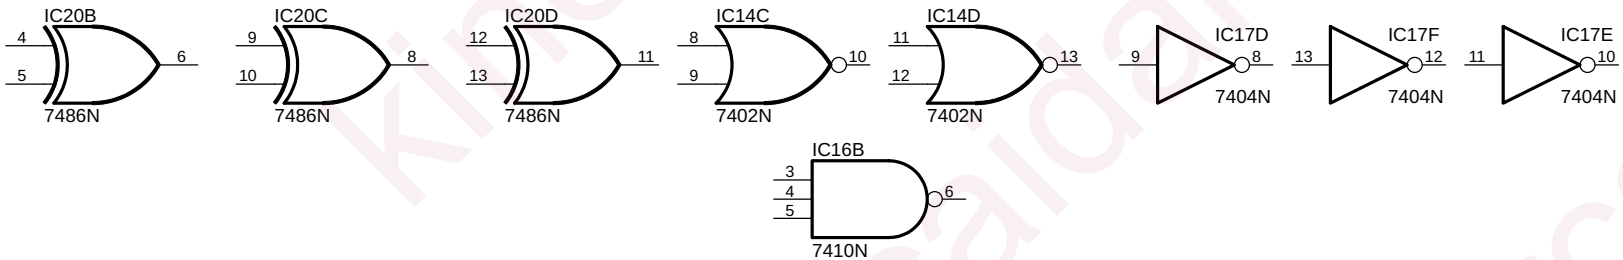

Designed by Alexander H.  
 (A 14 year old!)  
 (c) Kincaid Arcade 2018  
 kincaidarcade.com

Horizontal Sync Generator

The Antenna is a wire approximately 1 foot long, preventing people from getting free games by shocking the cabinet.