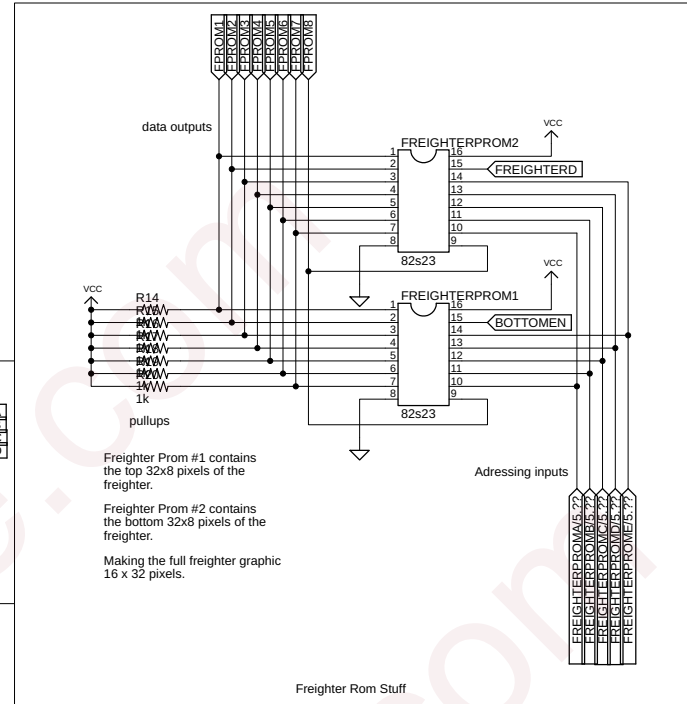

Designed by Alexander H.  
 (A 14 year old!)  
 (c) Kincaid Arcade 2018  
 kincaidarcade.com

Horizontal Sync Generator

The Antenna is a wire approximately 1 foot long, preventing people from getting free games by shocking the cabinet.