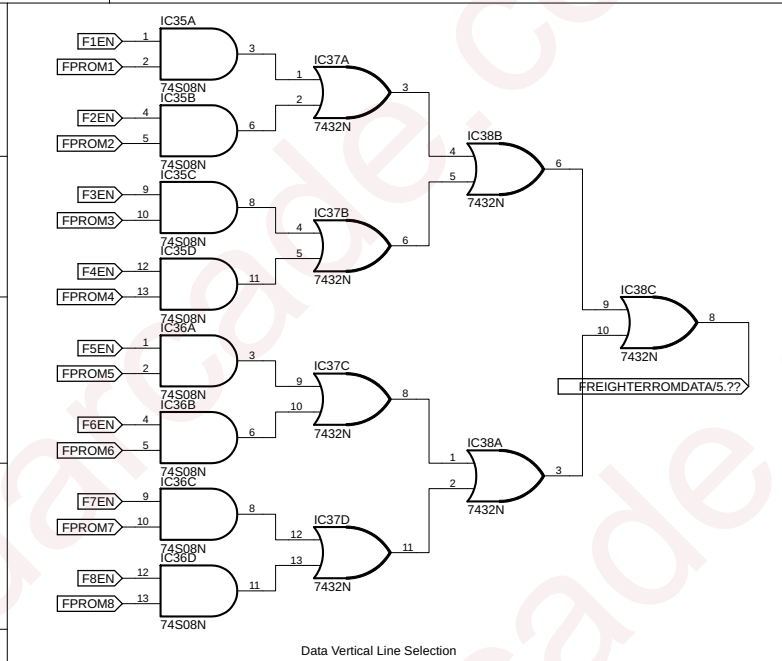

Designed by Alexander H.  
 (A 14 year old!)  
 (c) Kincaid Arcade 2018  
 kincaidarcade.com

Horizontal Sync Generator

The Antenna is a wire approximately 1 foot long, preventing people from getting free games by shocking the cabinet.